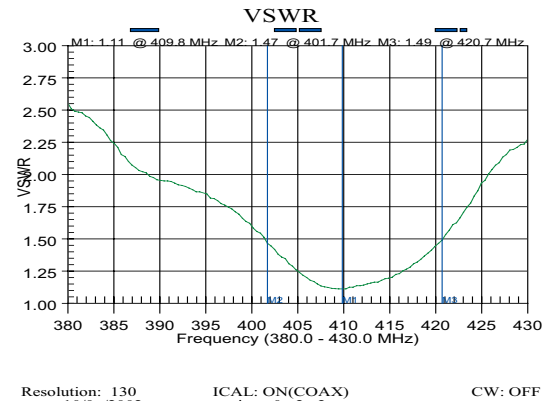

**P2201 400 - 420MHz
LOWPROFILE 1/4W
ANTENNA**

**PACIFIC
AERIALS**

- Unobstrusive - unlikely to be damaged or vandalised
- No groundplane is required - it is built into the base of the antenna
- A neoprene gasket is supplied with the antenna
- Terminated with a BNC jack
- Casing constructed with durable ABS plastic

	P2201
Frequency	400 - 420 MHz
Radome	ABS Plastic
Antenna Type	1/4 wave
Gain	3dBi
Typical VSWR	<1.2:1
DC Meter Reading	Open Circuit
Length / Width	205mm / 65mm
Height / Weight	75mm / 180g
Power	30W
Impedance	50 ohms

VSWR GRAPH

2.12.04

PACIFIC AERIALS

169 Moore Street Howick
PO Box 38 421 Howick
Auckland New Zealand

PHONE: +64-9-533 5922
EMAIL: info@pacificaerials.com
WEB: www.pacificaerials.com

FAX: +64-9-533 5944
FREEFAX NZ: 0800- 677 688
FREEFAX AUST: 1800- 677 688