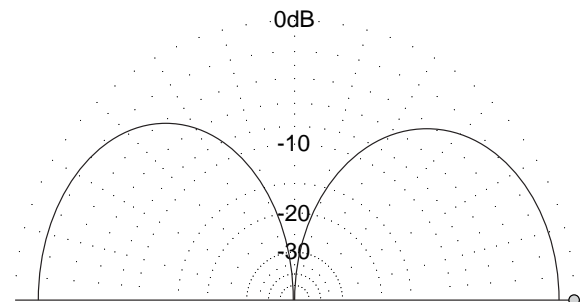

RADIATION PATTERN