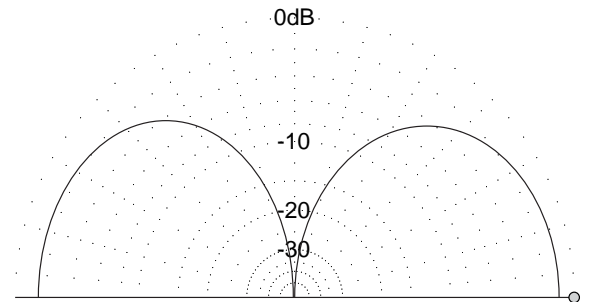

P6121 VHF LONGREACH PRO SERIES 1.8M ANTENNA

**PACIFIC
AERIALS**

MOUNTS FOR P6121

- Suitable for high deck or side mount installation points
- Unique Pro Series design allows the antenna to be removed and remounted at the owner's convenience
- The stainless steel ferrule enhances the appearance and strength of the antenna
- The half-wave design produces a radiation pattern which is especially suitable for small boats
- UltraGlass stands up to high UV and harsh marine environments for years
- The FastFit jack (P1212) on the Pro Series mount cable means that the installer does not have to fit the UHF plug themselves

TWIN P6121 WITH

P6141 AM/FM LongReach Pro Series 1.8m antenna

P6133 CDMA LongReach Pro Series 1.8m antenna

P6135 GSM LongReach Pro Series 1.8m antenna

- A FastFit UHF plug (P1217) is supplied with the Pro Series mount, and simply screws onto the FastFit jack

RADIATION PATTERN