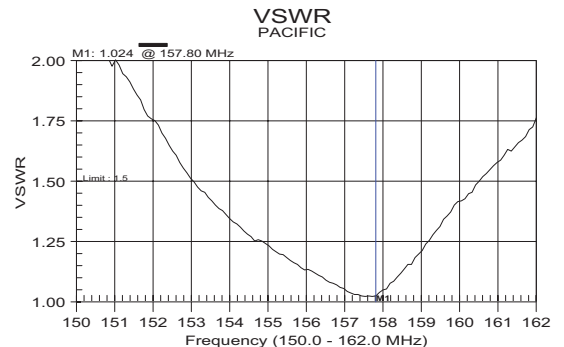

VSWR GRAPH

CW: OFF

	P6121
Frequency	VHF: 156-162 MHz
Radome	UltraGlass
Ferrule	Stainless Steel
Antenna Type	Half wave
Gain	3dBi
"Marine Gain"	6dB
Typical VSWR 156.8MHz	<1.2:1
DC Meter Reading	Open Circuit
Height / Weight	1.8m / 390g
Power	50W
Impedance	50 ohms
Cable (on mount)	5m RG-58AU