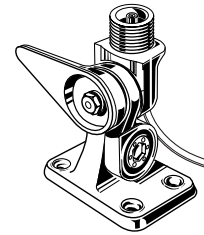

P6107 AM/FM SEAMASTER PRO SERIES HELIFLEX ANTENNA 0.3M

**PACIFIC
AERIALS**

- Designed for in harbour radio reception
- Unique Pro Series design allows the antenna to be removed and remounted at the owner's convenience
- Ideal for RIBS and other small craft
- The flexible radome stands up to the most rugged environment
- The P6107 heliflex can be interchanged with the P6103 (1.8m) or P6104 (2.5m) AM/FM Pro Series antennas - they all fit on the same mounts
- The radio plug is supplied fitted to the cable on the Pro Series mount, so the installation is "plug and play"

MOUNTS FOR P6107

P6114

P6118

P6162

P6116

TWIN P6107 WITH

- P6106 VHF SeaMaster Pro Series Heliflex antenna 0.3m
- P6108 CDMA SeaMaster Pro Series Heliflex antenna 0.3m
- P6109 GSM SeaMaster Pro Series Heliflex antenna 0.3m

P6107

	P6107
Frequency	AM/FM
Radome	Nylon
Ferrule	Glass filled nylon
Antenna Type	Helical
Typical VSWR 156.8MHz	<1.2:1
DC Meter Reading	Open Circuit
Height / Weight	0.3m / 87g
Cable (on mount)	5m RG-62U