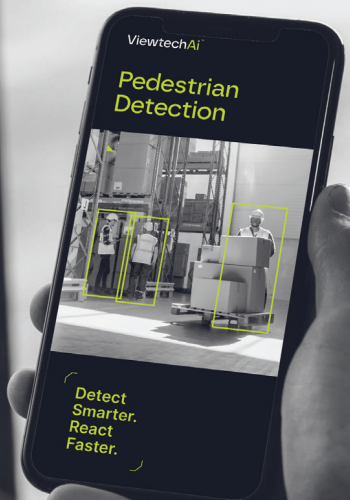

Our clever algorithms accurately detect pedestrians in less than one quarter of a second, creating an alarm to the operator or the pedestrian alerting them of the potential vehicle to human contact. Vehicle detection can also be enabled if required.

Instant Detection, Display and Alert.

Pedestrians are highlighted, and operators are alerted in real-time on Viewtech™ high-definition monitors.

Heavy Machinery Safety Integration.

From forklifts and container lifters to rollers and graders, our seamless integration sets a new industry safety benchmark, ensuring the ultimate protection for your workforce.

Ai pedestrian detection camera, alerts operator in real time.

VT639AI2

Viewtech™ Pedestrian Alarm

Programmable strobe / speaker to alert the pedestrian.

VT-PA30

Viewtech™ 10" Quad Monitor

Heavy duty, 1080P blind spot display.

Use your mobile device to setup.

VTAIWF2

Fleetview™ Mobile DVR

Records up to 2 weeks of footage across up to 4 cameras.

FV401AI-4G

Fleetview™ Software

Live stream and view events remotely.

Protect
what
matters
most.