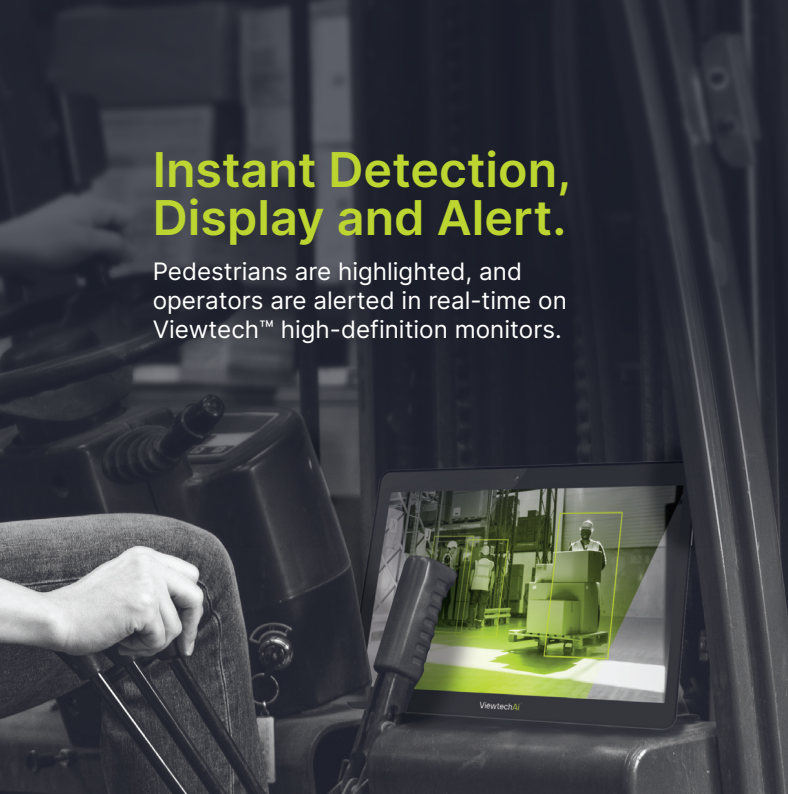

Our clever algorithms accurately detect pedestrians in less than one quarter of a second, creating an alarm to the operator or the pedestrian alerting them of the potential vehicle to human contact. Vehicle detection can also be enabled if required.

Key Features

Rear / Top Mounted
ViewtechAi™ Camera for
Rear / Front Detection.

140° Wide Angle,
0.5 - 12m Front & Rear
Detection Range.

Detects Pedestrians
and Alerts the Operator
and/or Pedestrian.

Rapid Response Ai,
Detects Pedestrians
in 0.01 Seconds.

Instant Detection, Display and Alert.

Pedestrians are highlighted, and operators are alerted in real-time on Viewtech™ high-definition monitors.

Heavy Machinery Safety Integration.

From forklifts and container lifters to rollers and graders, our seamless integration sets a new industry safety benchmark, ensuring the ultimate protection for your workforce.

Detect Smarter. React Faster.

ViewtechAi™ Benefits

Visually learned Ai means no safety vest or transponder required for detection.

99% accuracy - even on partially hidden pedestrians.

Works with all Viewtech™ monitors and Viewtech Fleetview™ - recording and live streaming platform.