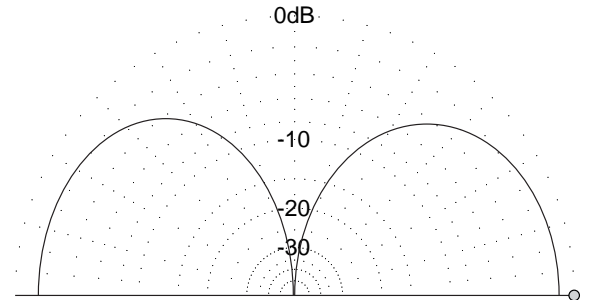

P1217

RADIATION PATTERN