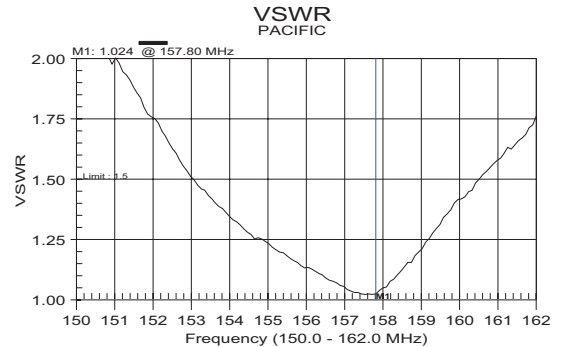

VSWR GRAPH

CW: OFF

	P6001
Frequency	VHF: 156-162 MHz
Antenna Whip	Stainless Steel
Ferrule	ABS
Antenna Type	End fed half-wave
Gain	3dBi
"Marine Gain"	6dB
Typical VSWR 156.8MHz	<1.2:1
DC Meter Reading	Open Circuit
Height / Weight	1.0m / 160g
Power	50W
Impedance	50 ohms
Cable (in cable packs)	RG-58CU