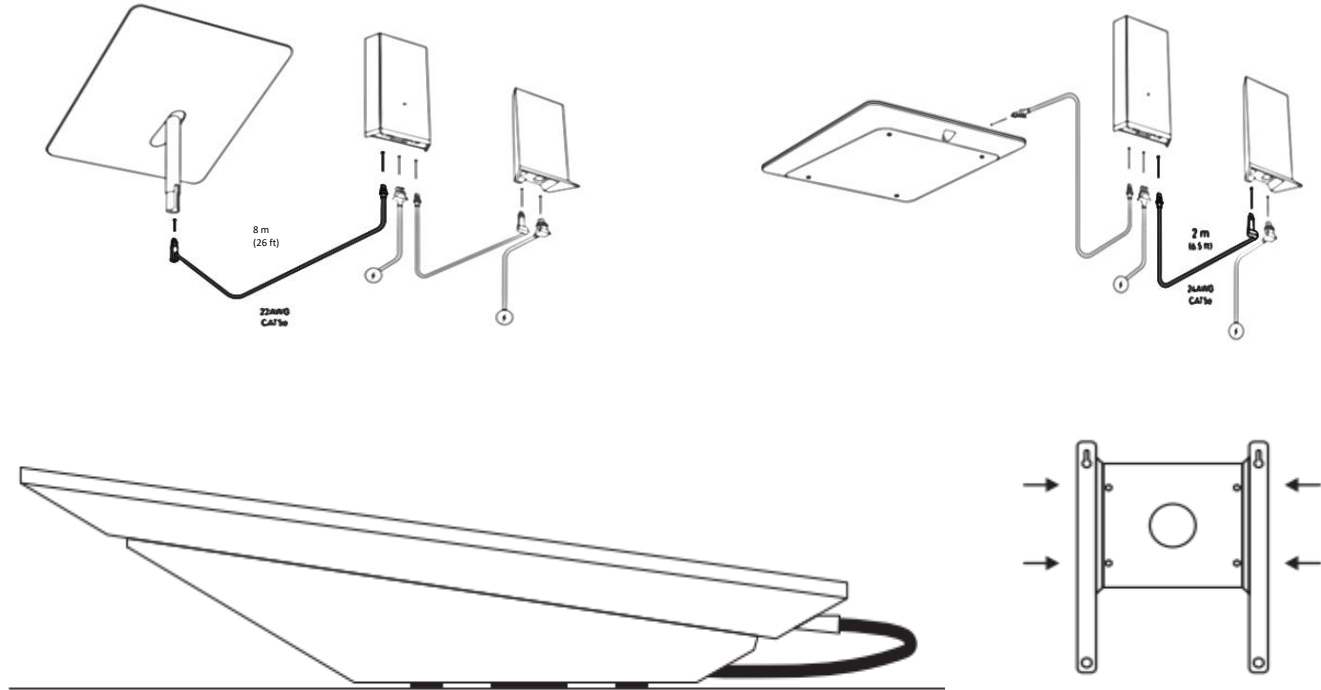

Keeping you connected.

pivotel.
connected everywhere