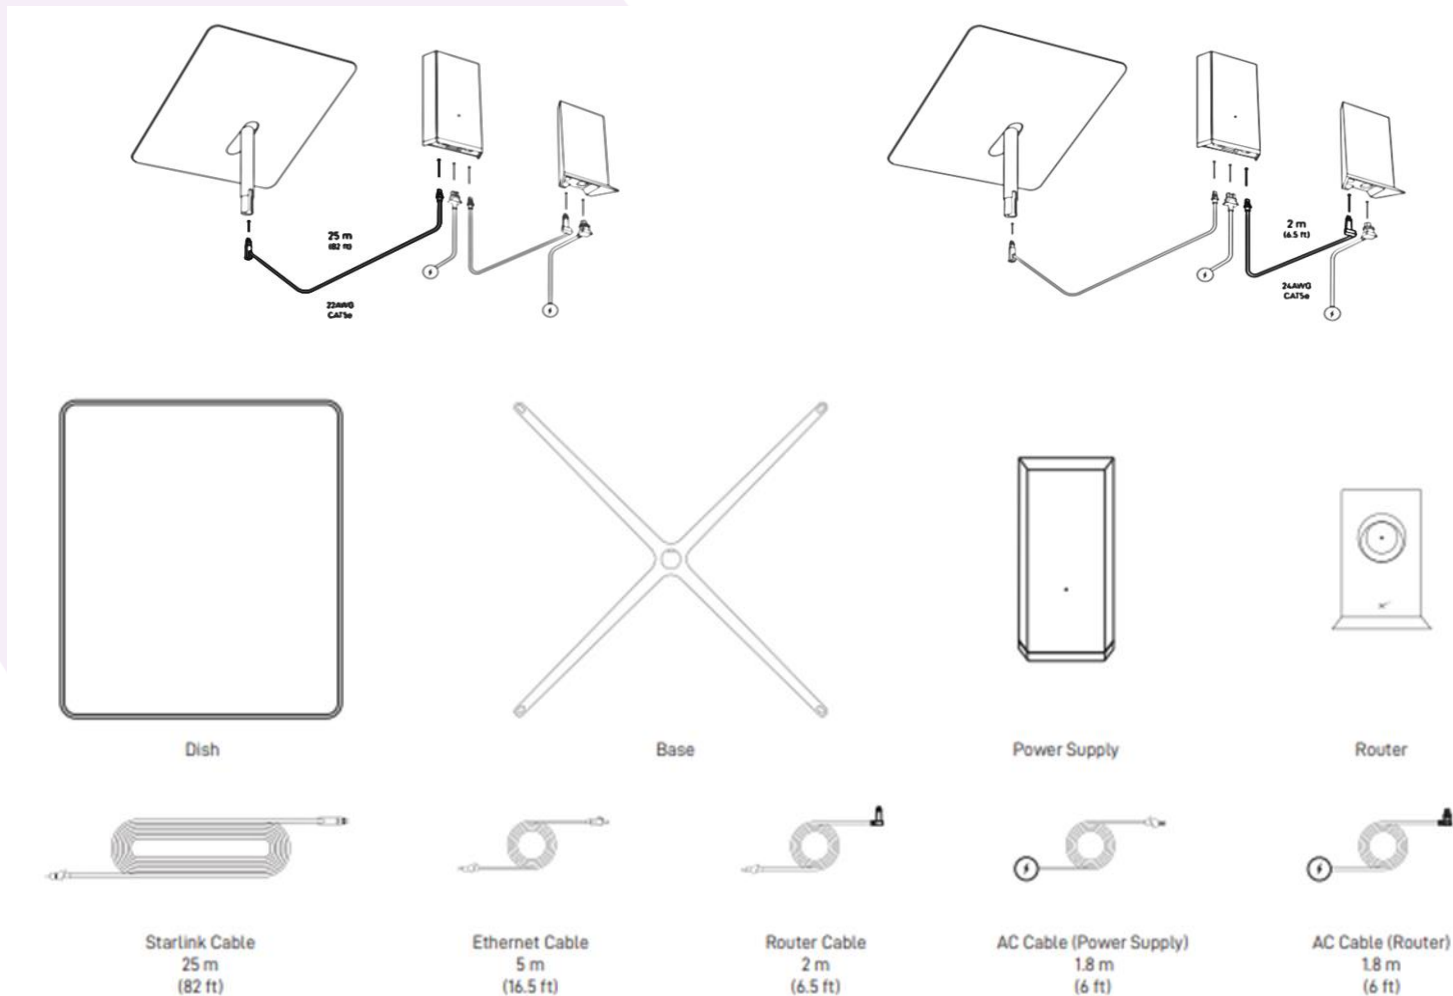

# Starlink Fixed Solution

## What's In The Box?

Starlink Terminal

Base

Power Supply

Router

Starlink Cable 25m

Ethernet Cable 5m

Router Cable 2m

AC Cable (Power Supply) 1.8m

AC Cable (Router) 1.8m

Keeping you connected.