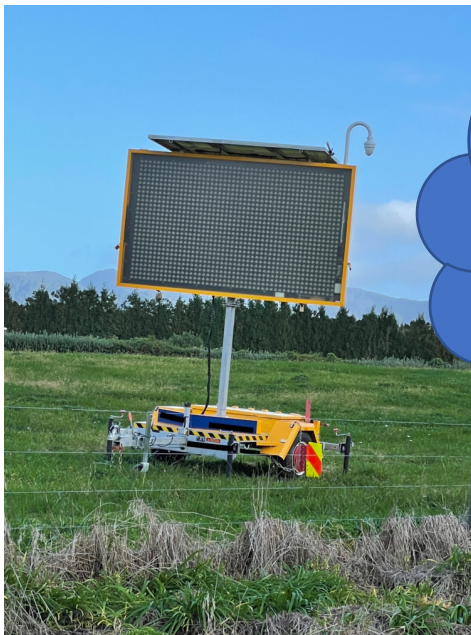

MOBILE SYSTEMS

ARE YOU FED UP WITH VANDALISM AND THEFT OF COMPONENTS OR MATERIALS FROM YOUR ROADSIDE EQUIPMENT OR WORKSITES ?

NOTICE
SECURITY
CAMERAS
IN USE

Mobile Systems Now Offers You A Customised CCTV Solution...

We can assist you with CCTV Deployment tailored to your particular needs!

- ✓ Secure against Damage & Theft
- ✓ Motion Detection
- ✓ Vehicle & Human Detection
- ✓ IR Night Vision
- ✓ High Definition
- ✓ Wide Angle View
- ✓ Easy to View Footage
- ✓ Date/time Stamp
- ✓ Solar Powered Options
- ✓ Remote Monitoring
- ✓ Customised Mounting Options