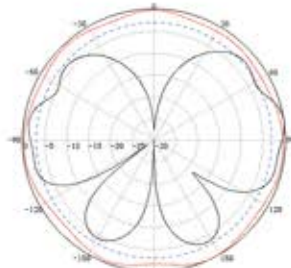

## BLACKHAWK OMNI TRUCKER MINI

ELECTRICAL SPECIFICATIONS	MECHANICAL SPECIFICATIONS
Freq Range 698-960/1710-2700MHz	Dimensions L 400mm x D 16mm
Impedance 50 Ω	Weight 0.50kg
VSWR ≤ 2.0	Operating Temperature -40°C- to +65°C
Gain 3dBi/5dBi	Termination SMA Male
Max Input Power 100W	Material Glass / Steel
Vertical Beamwidth 60°	Antenna Colour Black
Horiz. Beamwidth 360°	Diameter of installing pole 32.5mm
	Cable LMR240 Ultra Flex 4m

700MHz

850MHz

900MHz

1880MHz

1990MHz

2100MHz