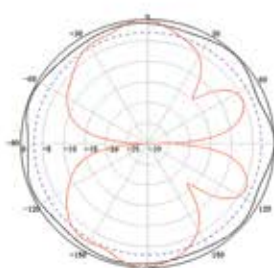

## BLACKHAWK OMNI TRUCKER MINI

ELECTRICAL SPECIFICATIONS	MECHANICAL SPECIFICATIONS
Freq Range 698-960/1710-2700MHz	Dimensions L 400mm x D 16mm
Impedance 50 Ω	Weight 0.50kg
VSWR ≤ 2.0	Operating Temperature -40°C- to +65°C
Gain 3dBi/5dBi	Termination SMA Male
Max Input Power 100W	Material Glass / Steel
Vertical Beamwidth 60°	Antenna Colour Black
Horiz. Beamwidth 360°	Diameter of installing pole 32.5mm
	Cable LMR240 Ultra Flex 4m

700MHz

850MHz

900MHz

1880MHz

1990MHz

2100MHz