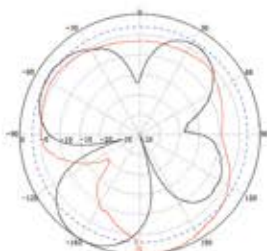

# Blackhawk Omni Trucker Mini Antenna

698-960/1710-2700 MHz, 3dBi / 5dBi (BH-OM-206B)

The Blackhawk Trucker Mini antenna is the last product completing the Trucker Series of antennas. We've combined a wideband antenna that can operate on any network in Australia with the flexibility of a smaller length that can be roof, gutter or mirror mounted.

## BLACKHAWK OMNI TRUCKER MINI

ELECTRICAL SPECIFICATIONS	MECHANICAL SPECIFICATIONS
Freq Range 698-960/1710-2700MHz	Dimensions L 400mm x D 16mm
Impedance 50 Ω	Weight 0.50kg
VSWR ≤ 2.0	Operating Temperature -40°C- to +65°C
Gain 3dBi/5dBi	Termination SMA Male
Max Input Power 100W	Material Glass / Steel
Vertical Beamwidth 60°	Antenna Colour Black
Horiz. Beamwidth 360°	Diameter of installing pole 32.5mm
	Cable LMR240 Ultra Flex 4m