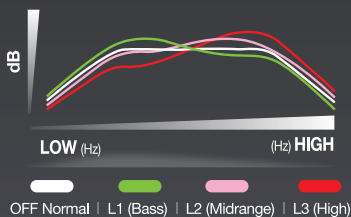

Uninterrupted Communication

Master Scan® allows a group of users to seamlessly communicate on not just one channel but a group of channels. If your current channel is interrupted by others outside of the group, all radios in your group will automatically hop to a new clear channel allowing seamless uninterrupted communication to continue.

SMART MIC TECHNOLOGY

- 3-Way Smart Key
- Built-in Dynamic Speaker
- One Touch Control

Voice Enhancer

Choose from 4 different audio settings (Normal, Bass, Midrange and High) to provide a natural Voice Enhancer for super clarity and performance.

Only Uniden can bring you this technology – Voice Enhancer.

COMBO PACK 1

**Dual Speakers
Speaker Mic + Base**

**UHF & Scanner
In One#**

**Replay
Function**

12⚡24

**Voltage Suitable
For Any Vehicle**

INCLUDED IN THE BOX

- 1 x UH9080 Radio
- 1 x Remote LCD Speaker Microphone
- 1 x Microphone Hanger
- 1 x 2 Metre Extension Cable
- 1 x Slide Mount Bracket
- 1 x DC Power Cord with Fuse
- 1 x Mount Bracket

ANTENNA

- 1 x AT880 Twin Antenna

ANTENNA MOUNTING BRACKET

- 1 x MBU-02

COMBO PACK 2

**Dual Speakers
Speaker Mic + Base**

**Voice
Enhancer**

**Replay
Function**

12⚡24

**Voltage Suitable
For Any Vehicle**

INCLUDED IN THE BOX

- 1 x UH9060 Radio
- 1 x Remote LCD Speaker Microphone
- 1 x Microphone Hanger
- 1 x 2 Metre Extension Cable
- 1 x Slide Mount Bracket
- 1 x DC Power Cord with Fuse
- 1 x Mount Bracket

ANTENNA

- 1 x AT880 Twin Antenna

ANTENNA MOUNTING BRACKET

- 1 x MBU-02

COMBO PACK 3

**Dual Speakers
Speaker Mic + Base**

**Large 7 Colour
LCD**

**UHF & Scanner
In One#**

12⚡24

**Voltage Suitable
For Any Vehicle**

INCLUDED IN THE BOX

- 1 x UH9000 Radio
- 1 x Speaker Microphone
- 1 x Microphone Hanger
- 1 x Slide Mount Bracket
- 1 x Mount Bracket
- 1 x DC Power Cord

ANTENNA

- 1 x AT880 Twin Antenna

ANTENNA MOUNTING BRACKET

- 1 x MBU-02

^ One year warranty for the included accessories.