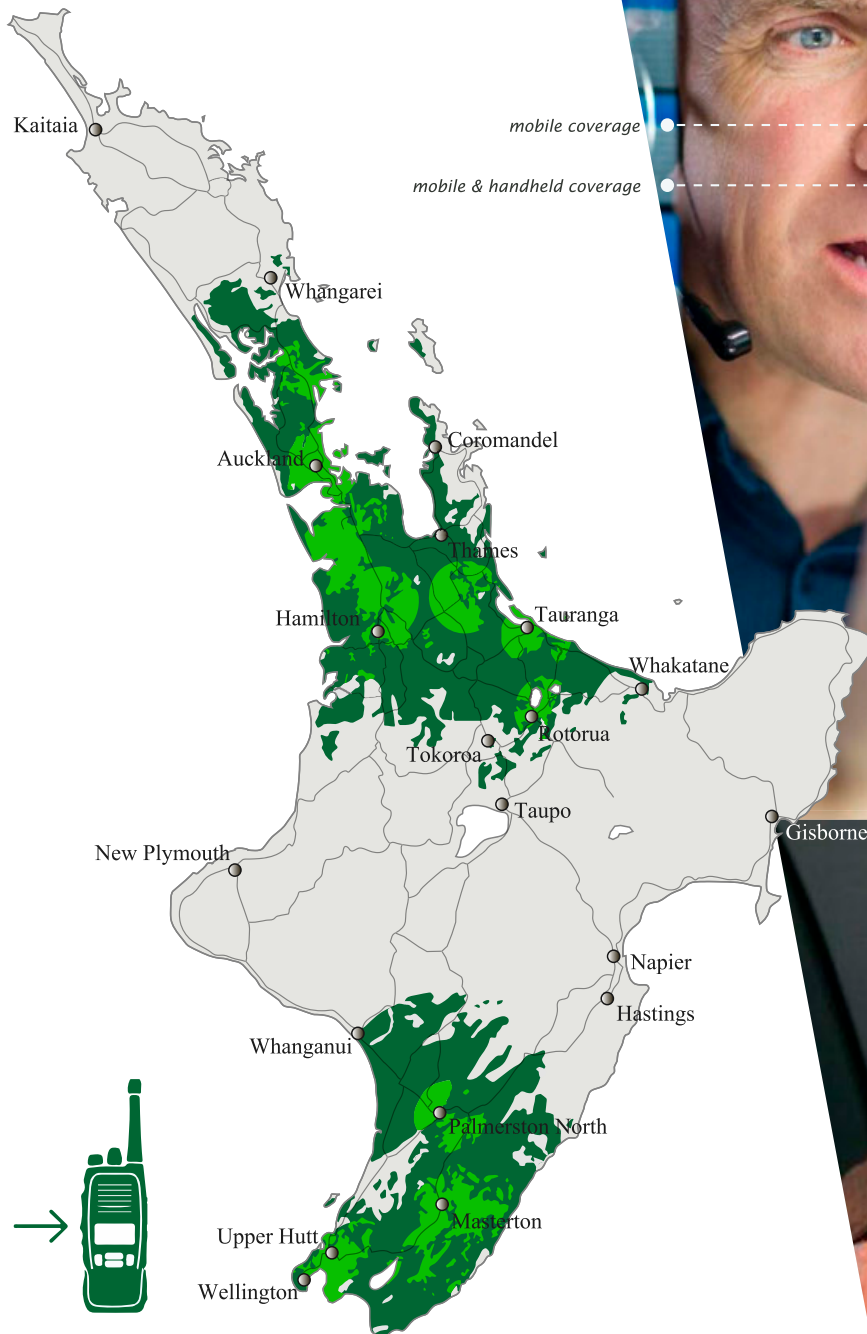

New Zealand's Leading Digital Mobile Radio Network Locally Owned and Operated

# **PUSH** WIRELESS

Powered by

Indicative Coverage Only

Push Wireless is a wide area Digital Mobile Radio Network, delivered to you by Tait authorised partners throughout New Zealand, designed to optimise team communications, worker's efficiency and safety.

Powered by Tait DMR Tier-3 trunked technology, Push Wireless provides a digital communications platform that delivers workforce efficiencies and operational benefits to business critical users that require both reliable voice and data services.

The initial UHF Digital Mobile Radio Coverage PushWireless offers is in Auckland, Waikato, Bay Of Plenty (BOP), Wairarapa, Manawatu, Wellington and Christchurch.

Push Wireless has already seen a number of businesses from transportation, security, roading infrastructure and councils migrate from analogue to digital, to increase safety and improve operations.