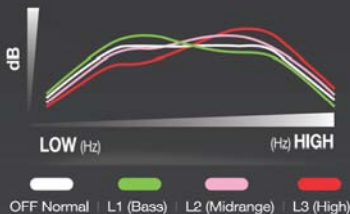

Voice Enhancer

Choose from 4 different audio settings (Normal, Bass, Midrange and High) to provide a natural Voice Enhancer for super clarity and performance.

Only Uniden can bring you this technology – Voice Enhancer.

SMART KEY

Allows you to toggle between the Voice Enhancer, Instant Channel, Call Tone or Keypad Lock feature depending on your requirements.

13km: Typical Range Line of Sight.

† Operating time (in hours) based on 5% transmitting, 5% receiving and 90% waiting mode using low output power with Lithium-Ion batteries supplied with Auto Battery Save on.

Δ 1 year warranty on included accessories.

Specifications subject to change without notice.