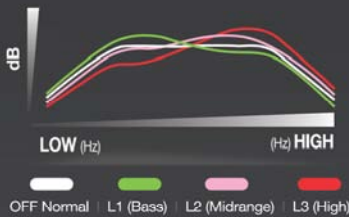

Voice Enhancer

Choose from 4 different audio settings (Normal, Bass, Midrange and High) to provide a natural Voice Enhancer for super clarity and performance.

Only Uniden can bring you this technology – Voice Enhancer.