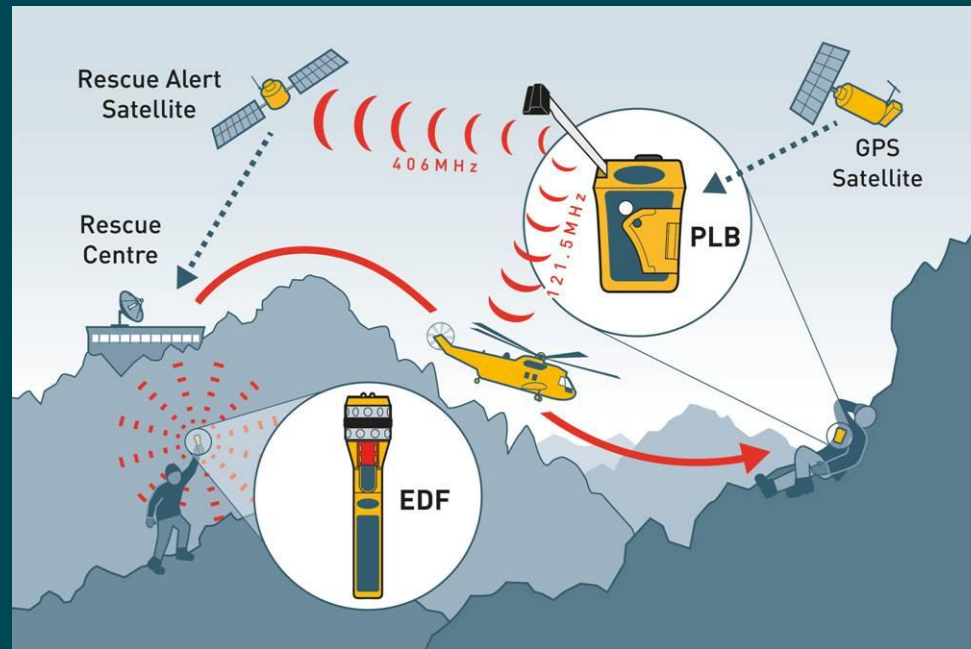

rescueME EDF1

The compact size and rugged design means the **rescueME EDF1** is the perfect safety product for a grab bag, liferaft or hiker's backpack