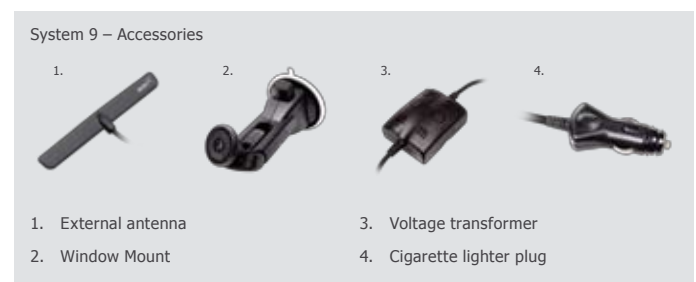

Sales support & Warranty USA:
1-888-807-4838

Sales support & Warranty Canada:
1-888-807-4838

Sales support & Warranty Mexico:
01-800-681-1511

Sales support & Warranty Australia:
1-300-550-720

Sales support & Warranty New Zealand:
+64-(0)3-968-4866

www.ptp-group.net