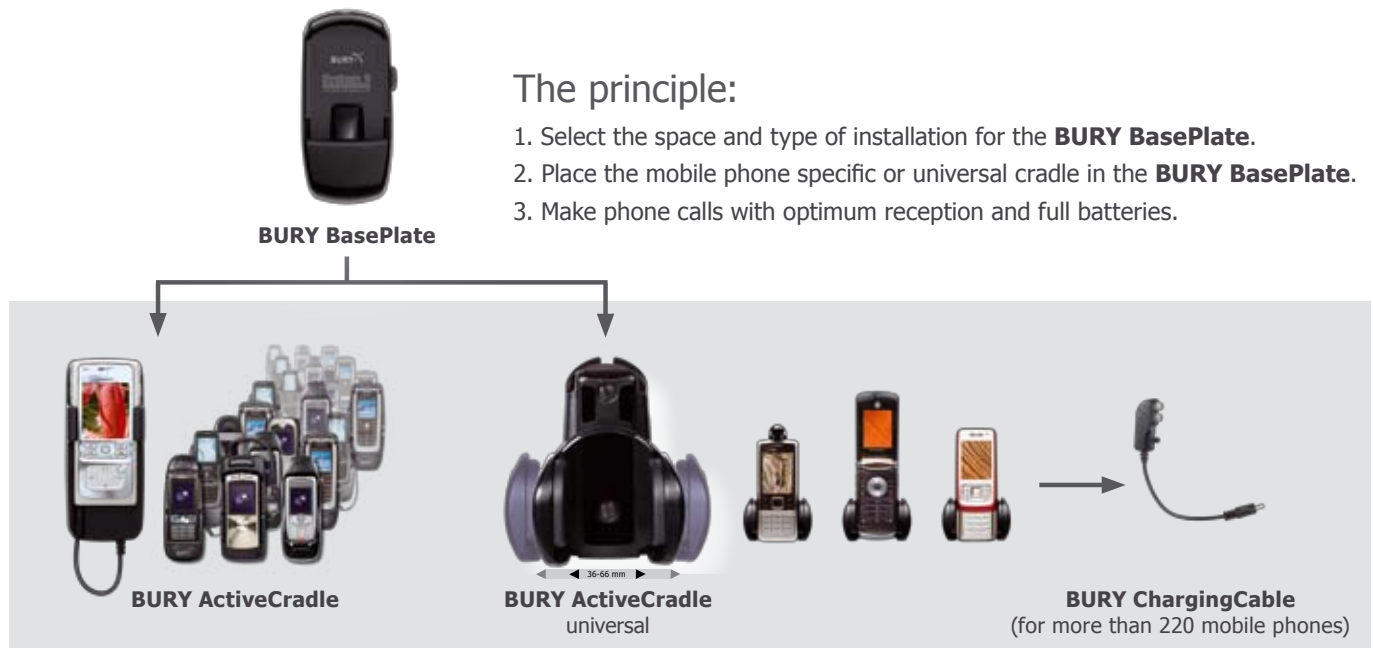

For fixed installation or **flexi install version via cigarette lighter plug**

Convenient and **secure placement** of mobile phones

A broad range of mounting options, e. g. on the Window Mount – flexible and removable

Patented: **quick and easy snap-in mounting** of the cradles

¹External antenna is required

²Accessory

System 9 = BURY BasePlate + BURY ActiveCradle

The **System 9** is "the" extension for *Bluetooth*[®] hands-free car kits, which do not independently support the use of an external antenna or the charging function of the mobile phone battery. The components of the **System 9** are designed for *Bluetooth*[®] hands-free car kits of all manufacturers.